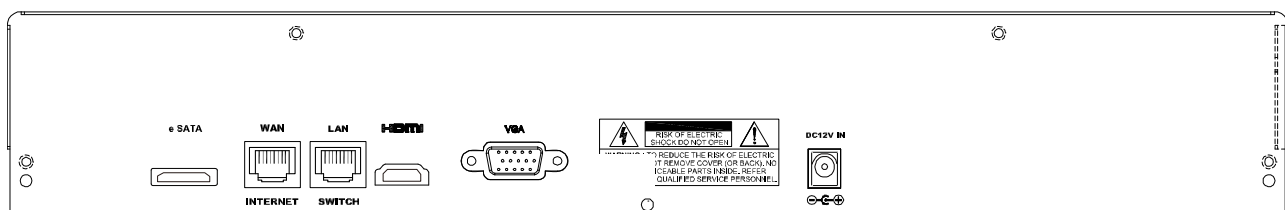

Rear Panel

Specifications*

Hardware		
Video Input	One LAN port (up to 16 IP cameras)	
Video Output	HDMI & VGA	
Video Output Resolution	1920 x 1080	
Audio Output	YES	
HDD Storage**	Two 4TB hard disks	
eSATA Port	YES	
USB Ports	Two USB 2.0 ports	
IR Remote Control	YES	
Ethernet	LAN port	1000 Mbps
	Internet port	10/100 Mbps
Software		
Video Compression Format	H.264	
Audio Compression Format	G711	
Local / Remote Display Mode	16CH	
Local / Remote Playback Mode	4CH	
Local Single Channel Playback	YES	
Recording Mode	Manual / Event / Alarm / Schedule	
Record Streaming	Dual	
Recording Throughput***	240 IPS @ 1280 x 720, up to 48Mbps 120 IPS @ 1920 x 1080, up to 48Mbps	
Pre-alarm Recording	YES	
Quick Search	Time / Event	
Event Notification	Push Status / Video Mail / Message Mail	
Security	Multiple user access levels with password	
Remote Access	(1) Internet Explorer on Windows operating system (2) Video Viewer on Windows and Mac operating system (3) EagleEyes on iOS & Android mobile devices	
Max. Online User	5	
Multicast	YES	
General		
Power Source (±10%)	DC12V / 3A	
Power Consumption (±10%)	9.6W (without a hard disk connected)	
Operating Temperature	10°C ~ 40°C (50°F~104°F)	
Dimensions (mm)***	375(L) × 264.8(W) x 68(H)	
Minimum PC Browsing Requirements	<ul style="list-style-type: none"> • Intel core i3 or higher, or equivalent AMD • 2GB RAM • AGP graphics card, Direct Draw, 32MB RAM • Windows 7, Vista & XP, DirectX 9.0 or later • Internet Explorer 7.x or later 	