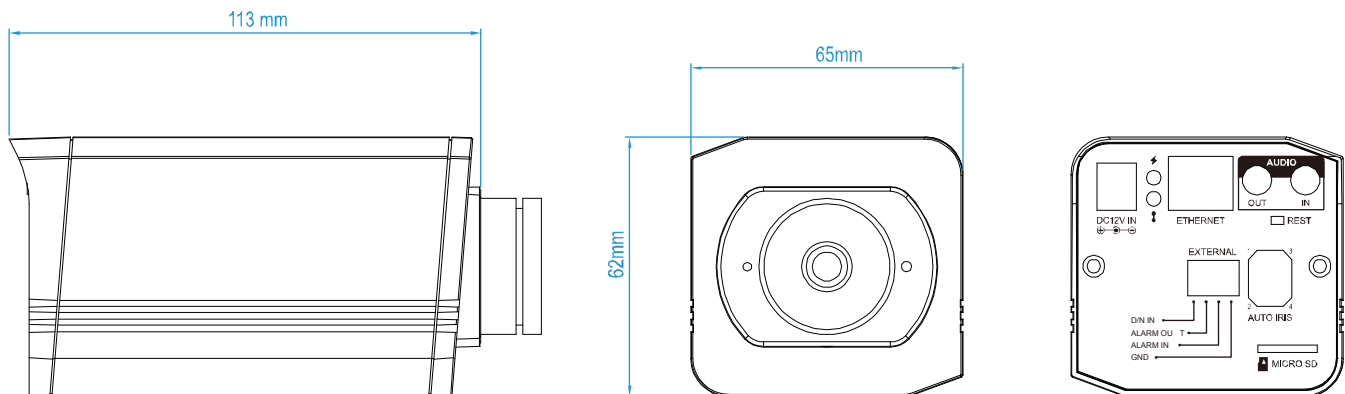

● SPECIFICATIONS

■ Network	
LAN Port	YES
LAN Speed	10/100 Based-T Ethernet
Supported Protocols	DDNS, PPPoE, DHCP, NTP, SNTP, TCP/IP, ICMP, SMTP, FTP, HTTP, RTP, RTSP, RTCP, IPv4, Bonjour, UPnP, DNS, UDP, IGMP, QoS, SNMP
ONVIF Compatible	YES (Profile S)
Number of Online Users	10
Security	(1) Multiple user access levels with password (2) IP address filtering (3) Digest authentication
Remote Access	(1) Internet Explorer on Windows operating system (2) 16CH Video Viewer on Windows & MAC operating system (3) EagleEyes on iPhone, iPad & Android mobile devices
■ Video	
Network Compression	H.264 (Main Profile) / MJPEG
Video Resolution	1920 x 1080 / 1280 x 720 / 720 x 480 / 352 x 240
Frame Rate	30 / 25 fps
Multiple Video Streaming	4 (H.264, MJPEG)
■ General	
Image Sensor	1/ 2.8" SONY CMOS image sensor
Min Illumination	1 Lux / F1.5
Shutter Speed	1 / 60 (1/50) to 1 / 100,000 sec.
S/N Ratio	More than 48dB (AGC off)
Lens Mount	C/CS Mount (MBLF >= 5.8mm)
Viewing Angle	73.2°(Horizontal) / 42.8°(Vertical) / 83.2°(Diagonal) (Base on f3.8mm fixed Lens)
IR Shift	YES
White Balance	ATW
AGC	Auto
IRIS Mode	AES / DC Iris
WDR	YES
POE	YES (IEEE 802.3af)
Micro SD Card Slot	YES (up to 64GB)
External Alarm I/O	YES
Privacy Mask	YES
Power Source (±10%)	12V / 1A
Operating Temperature	0°C~40°C
Power Consumption (±10%)	4.5W (PoE); 4.5W (PoN) ;3.7W (DC Adapter)

*The specifications are subject to change without notice.

○ DIMENSIONS

** Dimensional tolerance: (± 5mm)