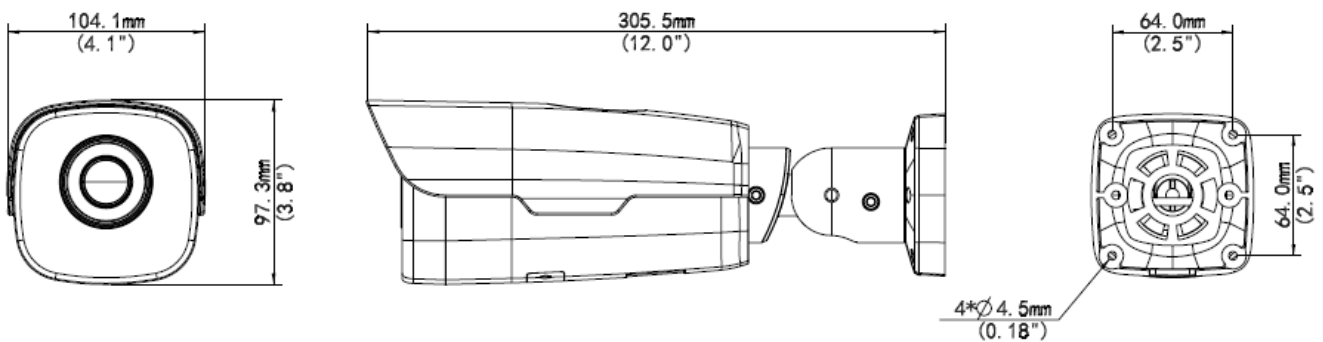

Storage	
Edge Storage	Micro SD, Up to 128 GB
Network	
Protocols	L2TP, IPv4, IGMP, ICMP, ARP, TCP, UDP, DHCP, PPPoE, RTP, RTSP, RTCP, DNS, DDNS, NTP, FTP, UPnP, HTTP, HTTPS, SMTP, SIP, 802.1x
Compatible Integration	ONVIF, API
Interface	
Audio I/O	Audio cable
	1 Input: impedance 35 kΩ; amplitude 2 V [p-p]
	1 Output: impedance 600 Ω; amplitude 2 V [p-p]
Alarm I/O	2 / 1
Network	10M/100M Base-TX Ethernet
Video Output	1 BNC, impedance 75 Ω; amplitude 1 V [p-p]
Serial	1 RS485
General	
Power	DC12V $\pm$ 25%, AC24V $\pm$ 25% or PoE (IEEE802.3 at)
	Power consumption: 13.7W
Material	Cast aluminum
Dimensions (L $\times$ W $\times$ H)	305.5 $\times$ 104.1 $\times$ 97.3mm (12.0" $\times$ 4.1" $\times$ 3.8")
Weight	1.65 kg (3.6 lb)
Working Environment	-40°C $\sim$ +60°C (-40°F $\sim$ 140°F), Humidity $\leq$ 95% RH(non-condensing)
Ingress Protection	IP67

Dimensions