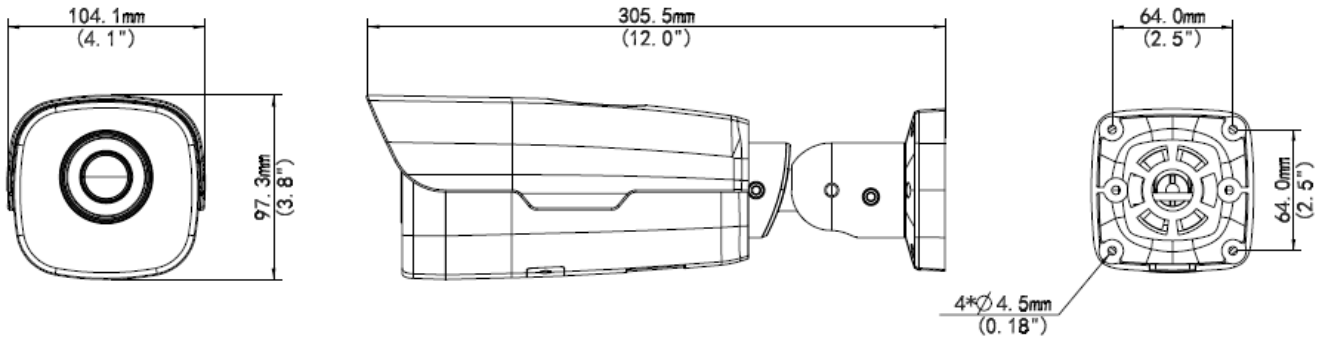

### Structure

- Wide temperature range: -40°C to 60°C (-40°F to 140°F)
- Wide voltage range of  $\pm 25\%$
- IP67

## Specifications

	DEC368ER9-DZ
<b>Camera</b>	
Sensor	1/2.5", 8 megapixel, progressive scan CMOS
Shutter	Auto/Manual, 1/6~1/100000s
Lens	2.8~12mm@F1.6, P-Iris
Angle of View (H)	93° (wide)~ 34° (tele)
Min. Illumination	Colour: 0.02 Lux (F1.6, AGC ON) 0 Lux with IR
Day/Night	IR-cut filter with auto switch (ICR)
IR Range	Smart-IR ,up to 100m (328ft) IR range
S/N	>55dB
WDR	True WDR 120dB
<b>Video</b>	
Max. Resolution	3840×2160
Video Compression	H.265, H.264, MJPEG
Frame Rate	4K (3840×2160): Max.30 fps; 1080P (1920×1080): Max. 30 fps
9:16 Corridor Mode	Supported
ROI	Supported
Video Streaming	Triple
OSD	Up to 8 OSDs
Privacy Mask	Up to 8 areas
<b>Audio</b>	
Audio Compression	G.711
Two-way audio	Supported
<b>Storage</b>	
Edge Storage	Micro SD, Up to 128 GB
<b>Network</b>	
Protocols	L2TP, IPv4, IGMP, ICMP, ARP, TCP, UDP, DHCP, PPPoE, RTP, RTSP, RTCP, DNS, DDNS, NTP, FTP, UPnP, HTTP, HTTPS, SMTP, 802.1x
Compatible Integration	ONVIF, API
<b>Interface</b>	
Audio I/O	Audio cable
	1 Input: impedance 35 kΩ; amplitude 2 V [p-p]
	1 Output: impedance 600 Ω; amplitude 2 V [p-p]
Alarm I/O	2 / 1
Network	1 RJ45, 10M/100M Base-TX Ethernet
Video Output	1 BNC, impedance 75 Ω; amplitude 1 V [p-p]
Serial Port	1 RS485
Reset Button	Supported
<b>General</b>	
Power	DC12V ± 25%, AC24V ± 25% or PoE (IEEE802.3 at)
	Power consumption: Max. 15W

Material	Cast aluminum
Dimensions (L x W x H)	305.5 x 104.1 x 97.3mm (12.0" x 4.1" x 3.8")
Weight	1.65 kg (3.6 lb)
Working Environment	-40°C ~ +60°C (-40°F ~ 140°F), Humidity ≤ 95% RH(non-condensing)
Ingress Protection	IP67

## Dimensions