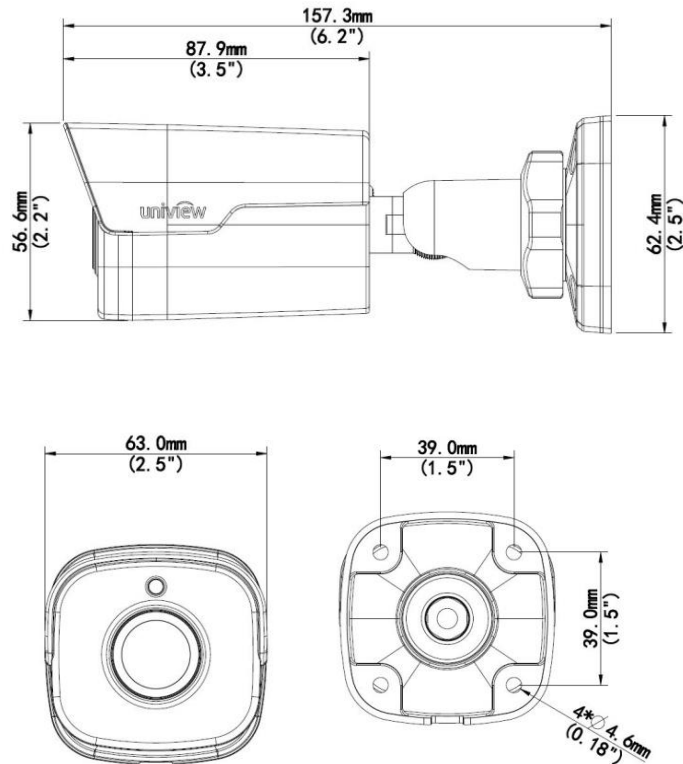

### Structure

- Wide temperature range: -35°C to 60°C (-31°F to 140°F)
- Wide voltage range of  $\pm 25\%$
- IP66

## Dimensions