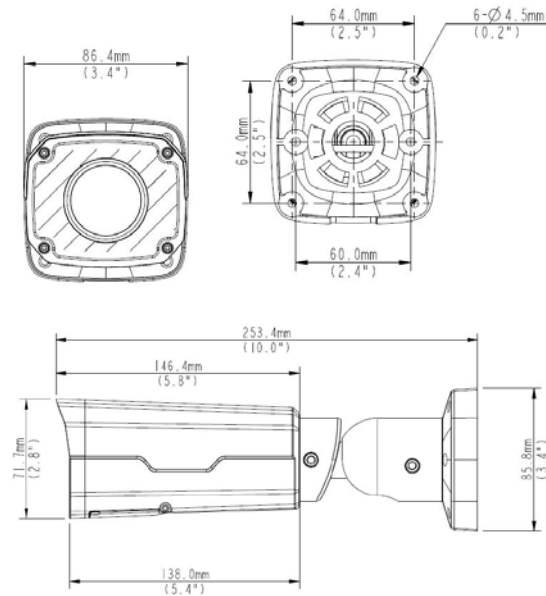

### Structure

- Wide temperature range: -35°C to 60°C (-31°F to 140°F)
- Wide voltage range of  $\pm 25\%$
- IP66
- IK10

## Specifications

	DEC3324EBR-DP
Camera	
Sensor	1/3", 4megapixel, progressive scan CMOS
Shutter	Auto/Manual, 1/6~1/100000 s
Lens	2.8~12mm @F1.4; Angle of view:95°~29°
Zoom/Focus	Manual
Min. Illumination	Colour: 0.02 Lux (F1.4, AGC ON) 0 Lux with IR on
Day/Night	IR-cut filter with auto switch (ICR)
IR Range	Up to 30m (98 ft) IR range
S/N	>55dB
WDR	Optical WDR(up to 120 dB)
Video	
Max. Resolution	2592 × 1520
Video Compression	H.265, H.264,MJPEG
Frame Rate	4MP (2592×1520): Max.20 fps; 4MP (2560×1440): Max.25 fps 3MP(2048×1520): Max. 30 fps; 1080P (1920×1080): Max. 30fps
9:16 Corridor Mode	Supported
ROI	Supported
Video Streaming	Triple
OSD	Up to 8 OSDs
Privacy Mask	Up to 8 areas
Smart	
Behavior Detection	Intrusion, crossing line, motion detection
Exception Detection	Audio detection
Intelligent Identification	Face detection
Statistical Analysis	People counting
Audio	
Audio Compression	G.711
Two-way audio	Supported
Storage	
Edge Storage	Micro SD, up to 128 GB
Network	
Protocols	L2TP, IPv4, IGMP, ICMP, ARP, TCP, UDP, DHCP, PPPoE, RTP, RTSP, RTCP, DNS, DDNS, NTP, FTP, UPnP, HTTP, HTTPS, SMTP, 802.1x
Compatible Integration	ONVIF,API
Interface	
Audio I/O	Audio cable
	Input: impedance 35 kΩ; amplitude 2 V [p-p]
	Output: impedance 600 Ω; amplitude 2 V [p-p]
Alarm I/O	1/ 1
Network	10M/100M Base-TX Ethernet

Video Output	1 BNC, impedance 75 Ω; amplitude 1 V [p-p]
<b>General</b>	
Power	12 V DC, or PoE (IEEE802.3 af)
	Power consumption: Max 8W
Material	Cast aluminum
Dimensions (L × W × H)	253.4 × 86 × 71.7 mm (9.98" × 3.4" × 2.8")
Weight	0.58kg (1.28lb)
Working Environment	-35°C ~ +60°C (-31°F ~ 140°F), Humidity ≤ 95% RH(non-condensing)
Vandal Resistant	IK10
Ingress Protection	IP66

## Dimensions