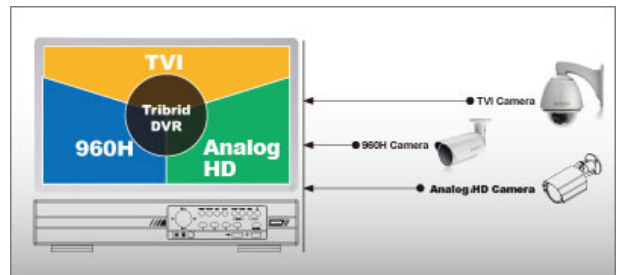

#### Tribrid Video Input

- ❖ Supports Analog HD / TVI / 960H video input.
- ❖ Up to 1080P recording