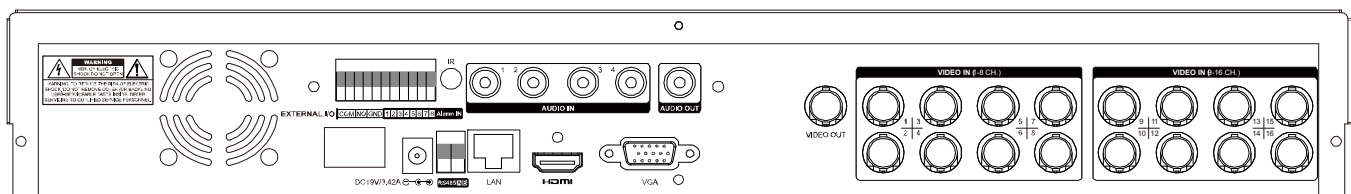

REAR PANEL

* EaZy Networking is a free P2P cloud service to connect AVTECH devices to the Internet automatically by plug-and-play, enabling you to check the live view via your mobile device or laptop at anytime (in 64 kbps).