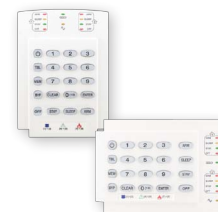

App-based System Control:

The iParadox app enables you to remotely access your Paradox security system. iParadox provides lots of functionality and information at one's fingertip. The multi-lingual app has an intuitive user-interface which enables you to easily connect to your security system and edit its settings. With arm / disarm control, PGM control, and live system status, iParadox turns any iPhone, iPod Touch, iPad or Android™ phone into a remote keypad. Now you can control your Paradox security system from your favorite device!

TM50 Touch
Intuitive
Touchscreen

K37/K35
32-Zone
Wireless/Hardwired Fixed
LCD Keypad Module

K32RF/K32
32-Zone
Wireless/Hardwired LED
Keypad Module

K10HV
10-Zone Hardwired LED
Keypad Module

K636
10-Zone Hardwired LED
Keypad Module