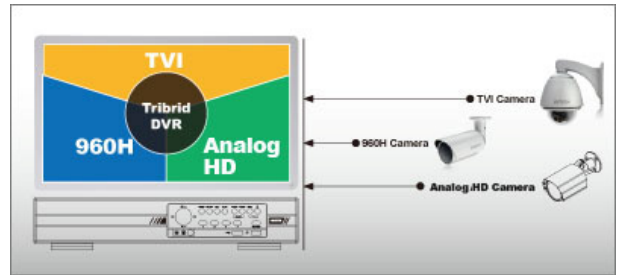

Tribrid Video Input

- ❖ Supports Analog HD / TVI / 960H video input.
- ❖ Up to 1080P recording

Push Status - Active Event Notification with EagleEyes App

- ❖ Push Status to send instant notifications for system events, such as video loss or HDD data removal.

REAR PANEL

* EaZy Networking is a free P2P cloud service to connect AVTECH devices to the Internet automatically by plug-and-play, enabling you to check the live view via your mobile device or laptop at anytime (in 64 kbps).