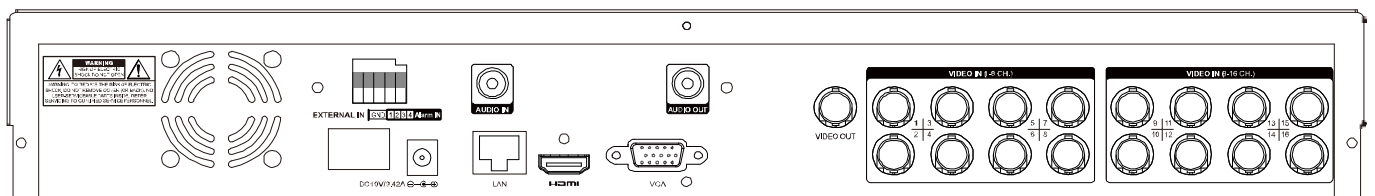

Tribrid Video Input

- ❖ Supports Analog HD / TVI / 960H video input.
- ❖ Up to 1080P recording

Push Status - Active Event Notification with EagleEyes App

- ❖ Push Status to send instant notifications for system events, such as video loss or HDD data removal.

REAR PANEL

* EaZy Networking is a free P2P cloud service to connect AVTECH devices to the Internet automatically by plug-and-play, enabling you to check the live view via your mobile device or laptop at anytime (in 64 kbps).

* The specifications are subject to change without notice.

** Dimensional tolerance: ±5mm